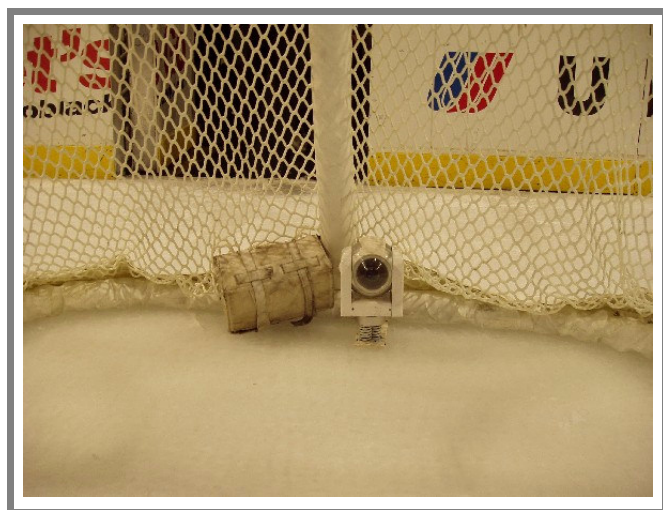

View from behind the goal - camera on the floor

Front view of floor position camera.