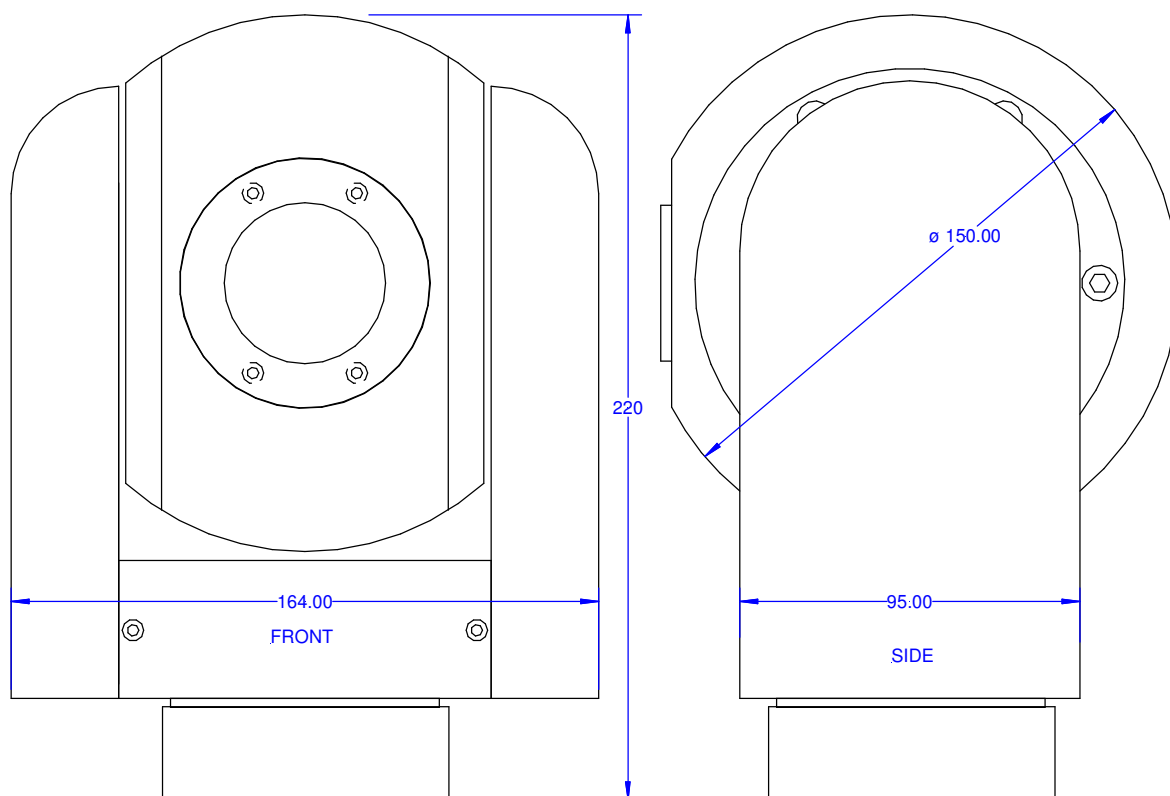

Slip rings are fitted to the pan axis enabling continuous 360 degree rotation. The **Net_Cam** can also be mounted inverted. The tilt rotation angle is a total of approximately 270 degrees. This and the slip rings make inverted mounting very straightforward.

Dimensions:

- Weight:** 3.4kg
- Data:** RS485 or wireless
- Power:** 12-24v @ 1A
- Outputs:** HD Component, 1080i/50, 1080i/59.94, 720p/50, 720p/59.94, SD Composite, PAL, NTSC 4:3 or 16:9
- Options:** SD/HD SDI *